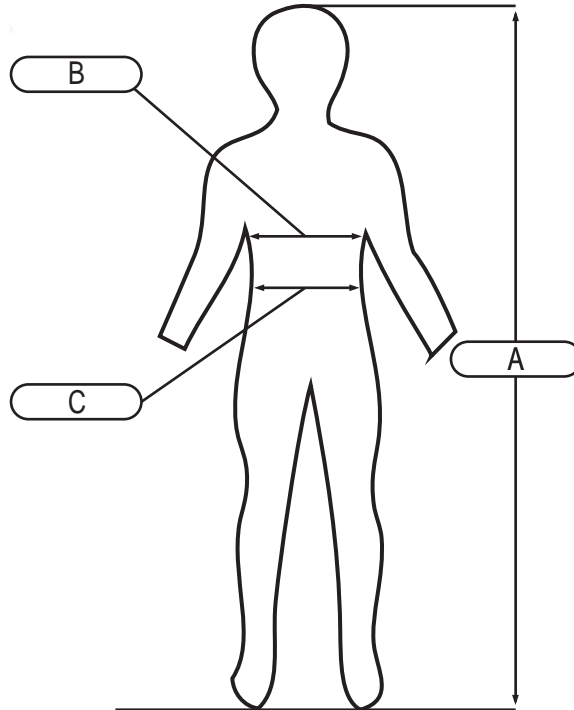

Size chart: Chemtex Overall

A = length

B = chest

C = waist

Size	EU	A (cm)	B (cm)	C (cm)
XS	42-44	158-176	80-88	68-76
S	46-48	164-182	88-96	76-84
M	50-52	164-182	96-104	84-92
L	54-56	170-188	104-112	92-100
XL	58-60	170-188	112-120	100-108
XXL	62-64	176-194	120-128	108-116
XXXL	66-68	176-194	128-136	116-124